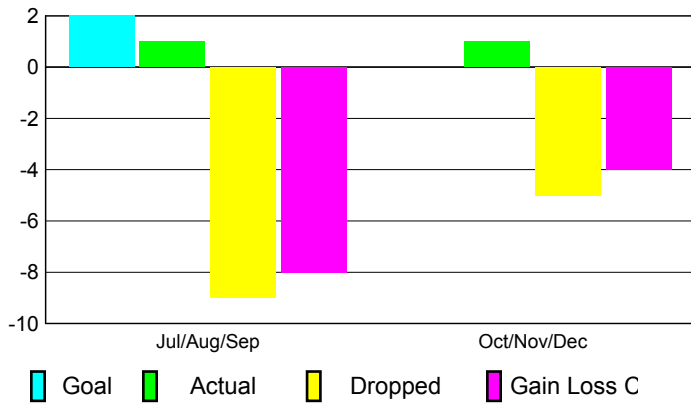

2010-2011 GMT Reports for District (or Undistricted) **District 322 B2**

GMT: SANGEETA JATIA

Location: INDIA

GMT CA: 6

CLUBS

**Club Results
2010-2011**

**Clubs
2009-2010**

Month	New Club Goal	Actual New Clubs	Actual Dropped Clubs	Gain/ Loss of Clubs	Gain/ Loss of Clubs
Jul/Aug/Sep	2	1	-9	-8	3
Oct/Nov/Dec	0	1	-5	-4	0
Totals	2	2	-14	-12	3

Club Results 2010-2011

Goal, New, Dropped, Gain/Loss

Comparison of Club Gain/Loss

Current Year Compared to the Previous Year

YTD Status Quo Clubs 2010-2011

Status Quo Clubs Compared to Status Quo Members

MEMBERSHIP