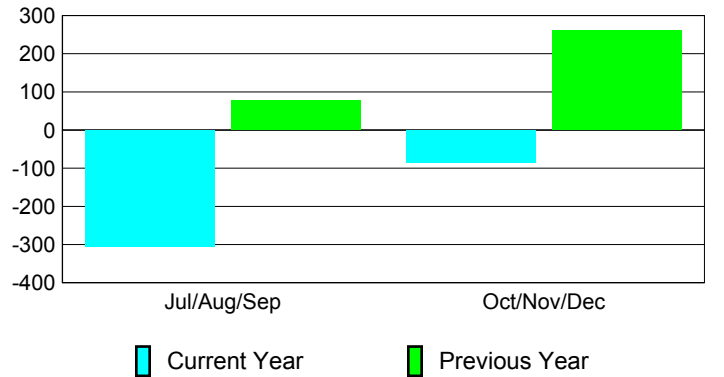

Comparison of Membership Gain/Loss

Current Year Compared to the Previous Year