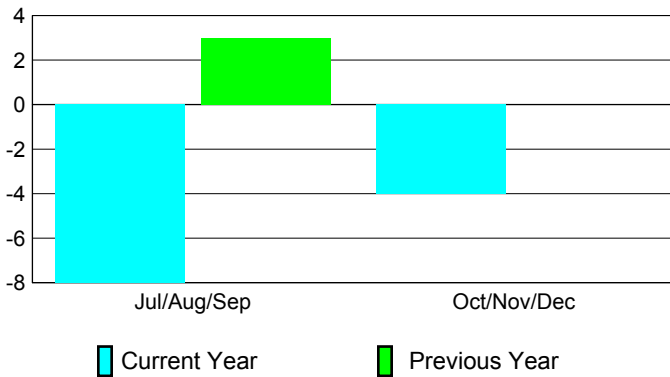

2010-2011 GMT Reports for District (or Undistricted) **District 322 B2**

GMT: SANGEETA JATIA

Location: INDIA

GMT CA: 6

CLUBS

**Club Results
2010-2011**

**Clubs
2009-2010**

Month	New Club Goal	Actual New Clubs	Actual Dropped Clubs	Gain/ Loss of Clubs	Gain/ Loss of Clubs
Jul/Aug/Sep	2	1	-9	-8	3
Oct/Nov/Dec	0	1	-5	-4	0
Totals	2	2	-14	-12	3

Club Results 2010-2011

Goal, New, Dropped, Gain/Loss

Comparison of Club Gain/Loss

Current Year Compared to the Previous Year

YTD Status Quo Clubs 2010-2011

Status Quo Clubs Compared to Status Quo Members

MEMBERSHIP