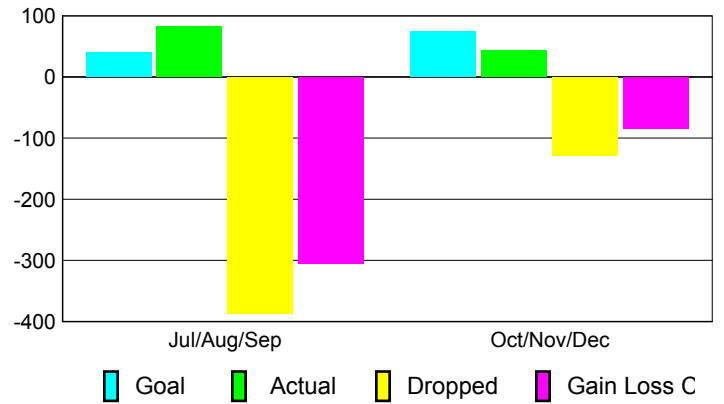

Membership Results 2010-2011

Goal, New, Dropped, Gain/Loss